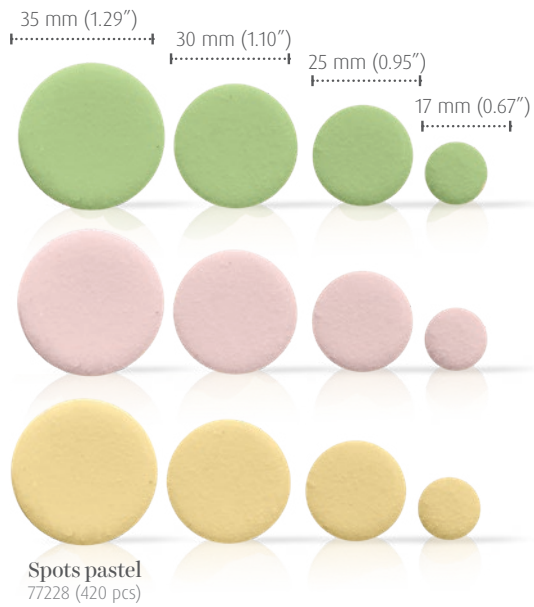

Cigarillo dark with white stripes
71173 (± 200 pcs)

Cigarillo retro milk/white
73169 (± 200 pcs)

Cigarillo dark with mint stripes
71176 (± 200 pcs)
mint flavoured

Cigarillo white with purple stripes
73178 (± 200 pcs)

Cigarillo white with dark stripes
73173 (± 200 pcs)

Cigarillo retro
73175 (± 200 pcs)

Petit love
77376 (80 pcs)

110 mm (4.33")

Turitella dark XL
71110 (±50 pcs)

94-100 mm (3.70-3.94")

Turitella
72110 (±117 pcs)

18-25mm
(0.71"-0.98")

ø13-18 mm
(0.51"-0.71")

Rose dark/white
72183 (±180 pcs)

Rose white/dark
72182 (±180 pcs)

Rose white/purple
73806 (±180 pcs)

±20-22mm
(0.78"-0.87")

ø14-15 mm
(0.55"-0.59")

Rose midi dark/white
72184 (±330 pcs)

Curls red
48261 (4 kg)

Curls dark
41128 (4 kg) · 41120 (1,5 kg)

Curls strawberry
48005 (4 kg) · 48000 (1,5 kg)
strawberry flavoured

Curls white
43114 (4 kg) · 43113 (1,5 kg)

Sprinkle fruits
38381 (1 kg)

Sprinkle alphabet
38384 (1 kg)