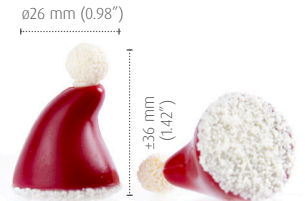

Santa hat gd
77340 (20 pcs)