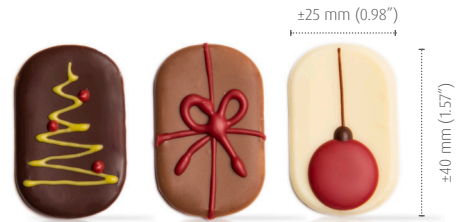

Merry Christmas assortment
77211 (63 pcs each = 189 pcs total)

±25 mm (0.98")

±40 mm (1.57")