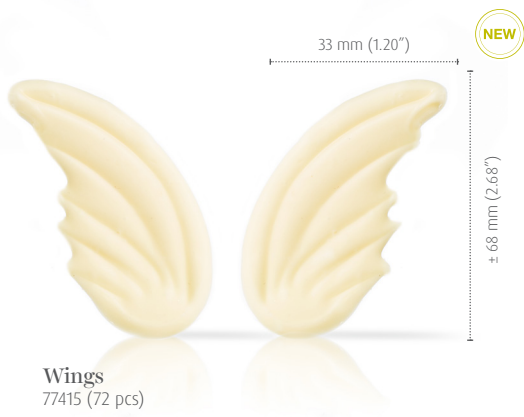

Wings
77415 (72 pcs)