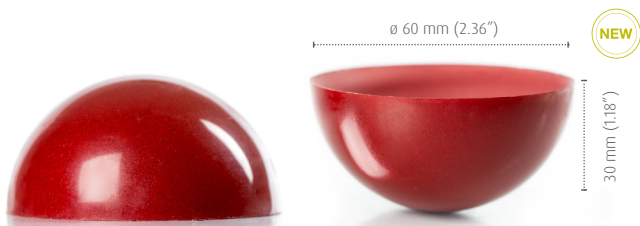

Collar sheet solid milk
15045 (75 pcs)
for a cake of Ø 160 mm

Coupole red
77404 (144 pcs)
Volume 36ml (1,22 oz)

Christmas tree 3D
72127 (18 pcs)

Coupole red
77404 (144 pcs)
Volume 36ml (1,22 oz)

Santa belt buckle mini
78319 (240 pcs)