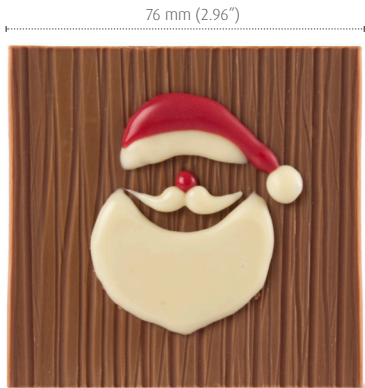

±15 mm (0.59")

Green needles
48117 (6kg)

NEW

**Christmas bauble
gd light blue mini**
77330 (40 pcs)

Christmas bauble gd oval
77334 (24 pcs)

Jingle sparkle gd
77243 (120 pcs)

Snowball
77086 (40 pcs)

all year available

±40 mm (1.57")

Winter tree
77158 (165 pcs)

Eyes gd
76803 (252 pcs)
all year available

Gingerbread couple
77214 (100 pcs each = 200 pcs total)

Mr. Frosty
77156 (80 pcs)

Santa wood plaque
77337 (30 pcs)

Santa
77094 (105 pcs)