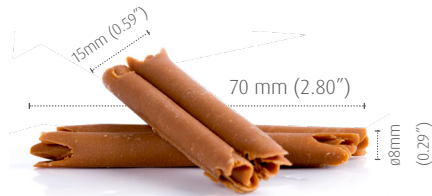

Chocolate cinnamon
77309 (45 pcs)
all year available