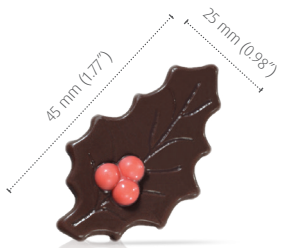

ø 30 mm (1.17")

Galaxy yellow
78338 (±304 pcs)

ø 30 mm (1.38")

Galaxy dark
77134 (±304 pcs)

ø 30 mm (1.38")

all year available

Silver star
77336 (36 pcs)

ø 44 mm (1.68")

Ice crystal
77093 (88 pcs)

all year available

ø 55 mm (2.16")

Golden star
77072 (±248 pcs)

all year available

ø 35 mm (1.38")

Present
78238 (±250 pcs)

±30 mm (1.18")

±36 mm (1.42")

Merry Christmas assortment
77211 (63 pcs each = 189 pcs total)

±25 mm (0.98")

±40 mm (1.57")

Holly leaf dark with berry
71414 (±182 pcs)

45 mm (1.77")

25 mm (0.98")

Holly leaf green with berry
78213 (±182 pcs)

Holly leaf
77069 (180 pcs) ●
all year available

55 mm (2.17")

30 mm (1.18")

White leaf 3D
77087 (96 pcs)
all year available

65 mm (2.56")

34 mm (1.34")

Sprinkles winter
38310 (0.6kg)
-iglo
-penguin
-ice crystal