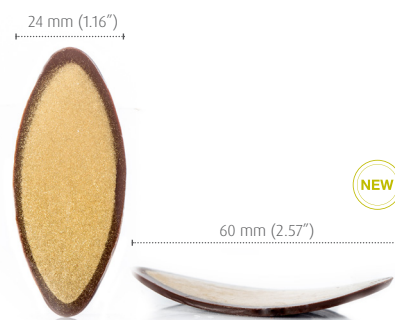

Red velvet tartelette
By Michel Willaume

WINTER/CHRISTMAS

Reindeer seal
77420 (144 pcs)

Merry Christmas seal
77335 (154 pcs)

Antler
72803 (240 pcs)

Reindeer
77423 (40 pcs)

Bow gold
77642 (128 pcs)

Curvy ellips gold
77416 (140 pcs)